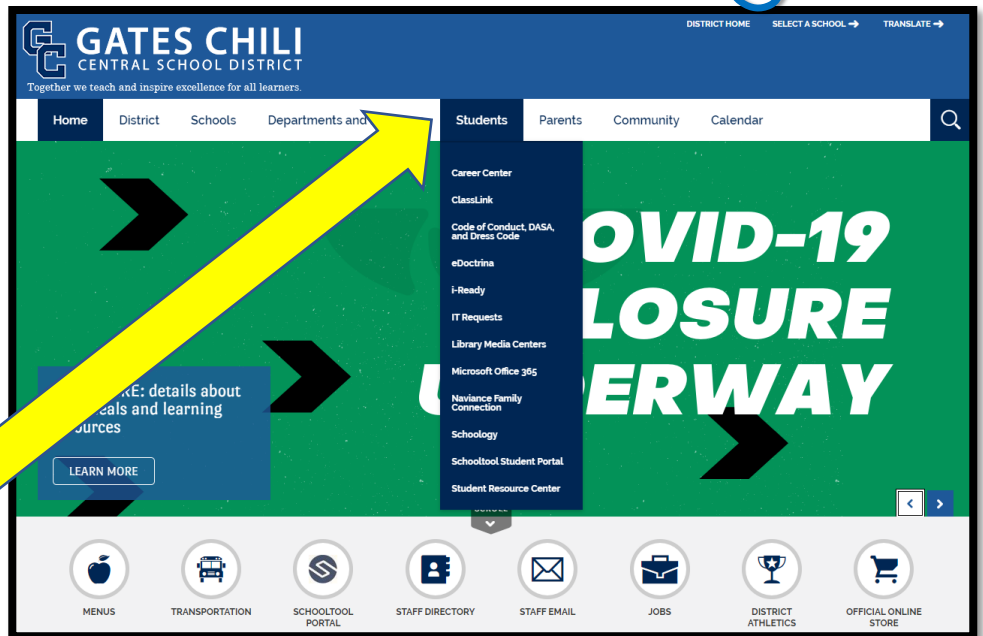

Classlink

Gates Chili's Digital Dashboard for Online Learning
Each classroom has their own special dashboard.

www.GatesChili.org

Click on
Students,
then find
Classlink

Students
must log in
with their
username and
password